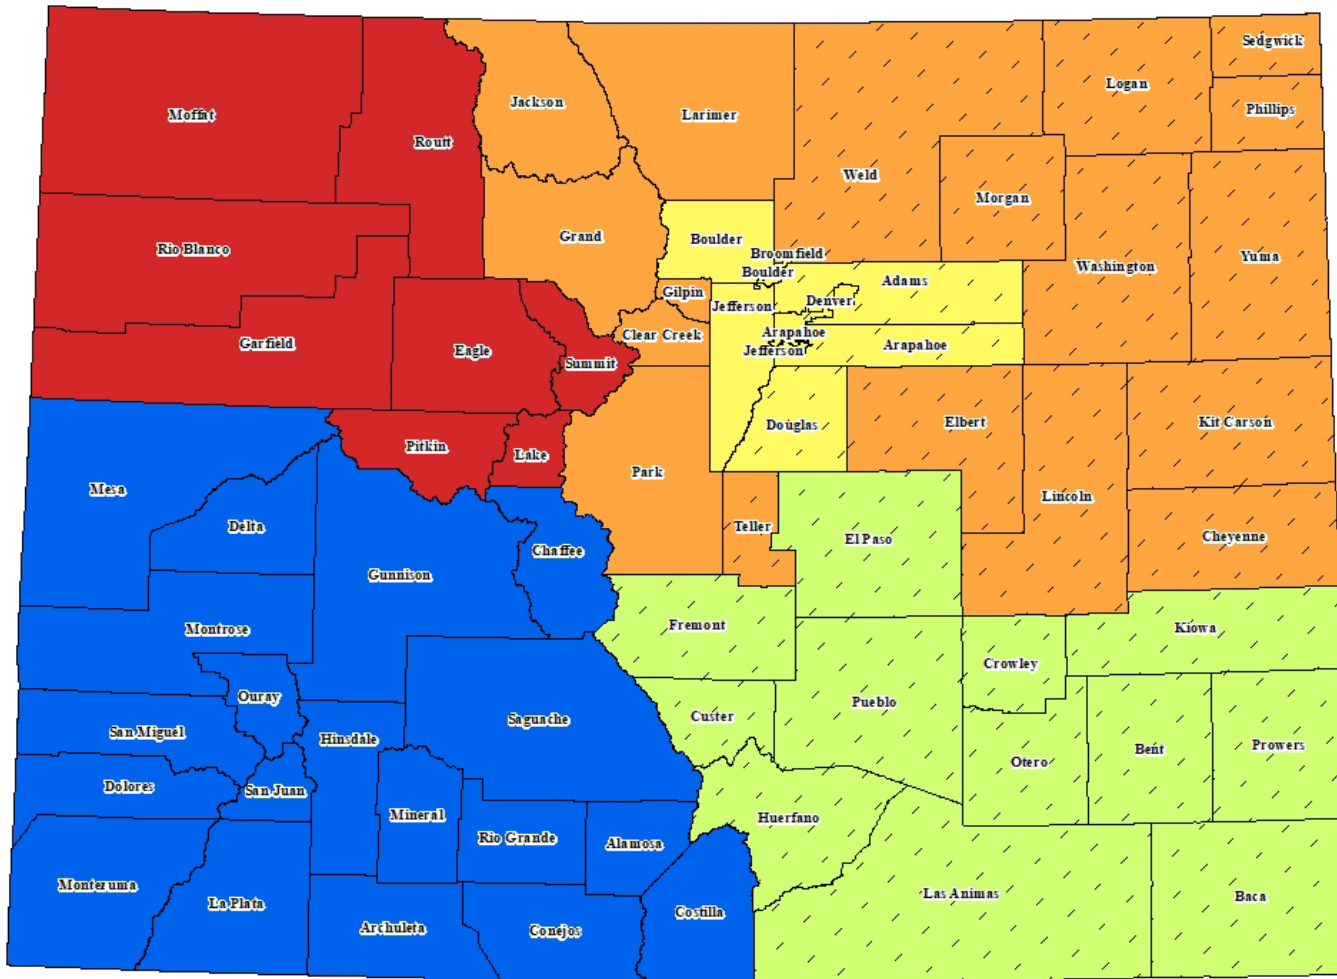

## Staff Regions

### Engagement Regions

- West - Jacob McDonald
- East - Andres Borunda

### Specialist Regions

- Metro- Shared
- Northeast- Anne McCleave
- Northwest- Vacant
- Southeast- Danielle Lewon
- Southwest- Mike Owen

### Statewide

- Archaeology & Education - Vacant
- Survey & Planning - Jenny Deichman