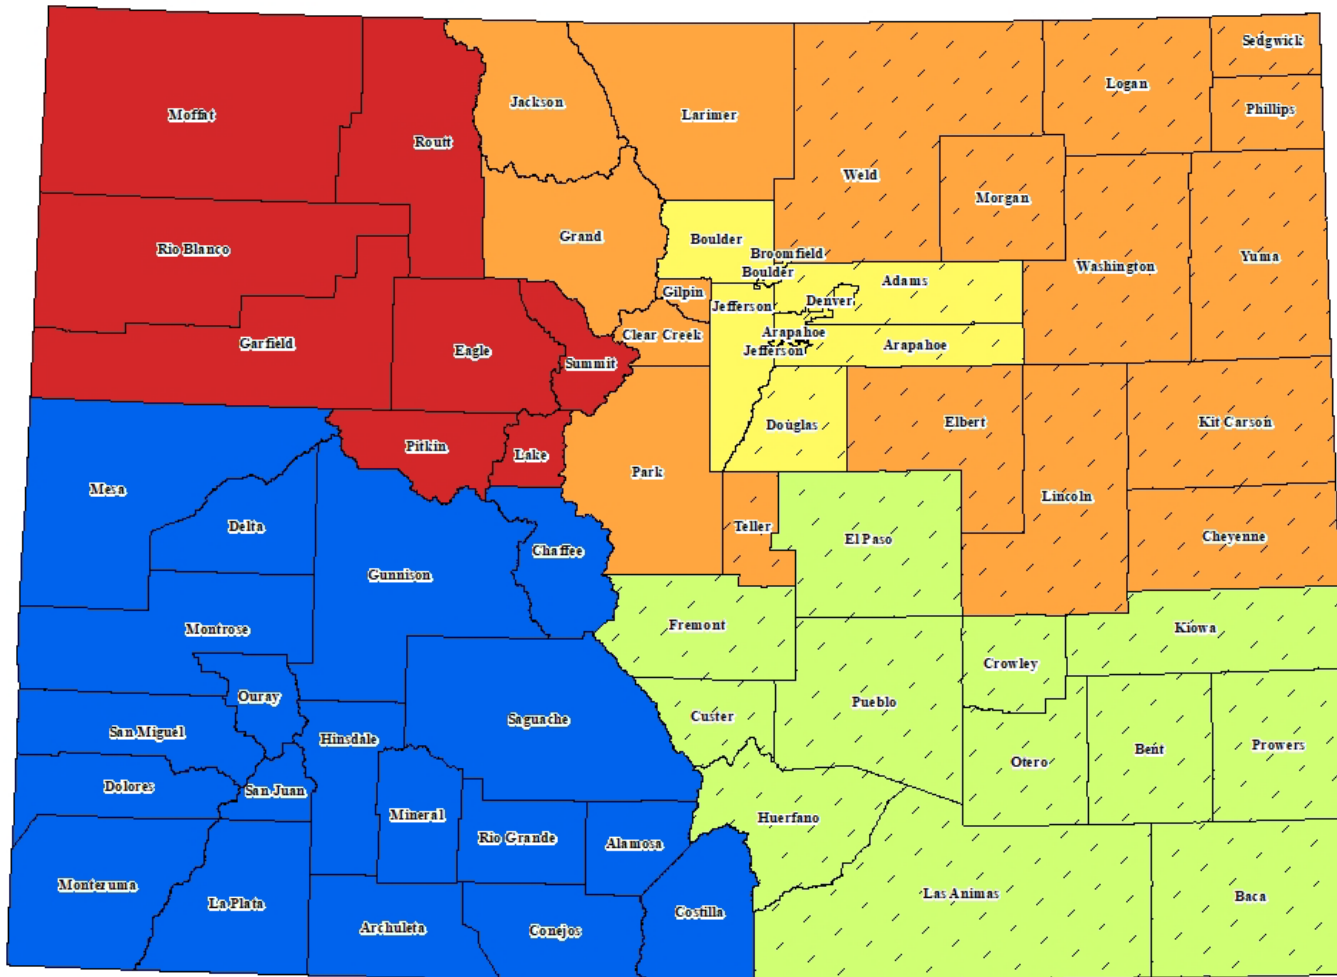

Staff Regions

Engagement Regions

-  West - Jacob McDonald
-  East - Andres Borunda

Specialist Regions

-  Metro- Shared
-  Northeast- Anne McCleave
-  Northwest- Vacant
-  Southeast- Danielle Lewon
-  Southwest- Mike Owen

Statewide

- Archaeology - Eric McCann
- Survey & Planning - Jenny Deichman